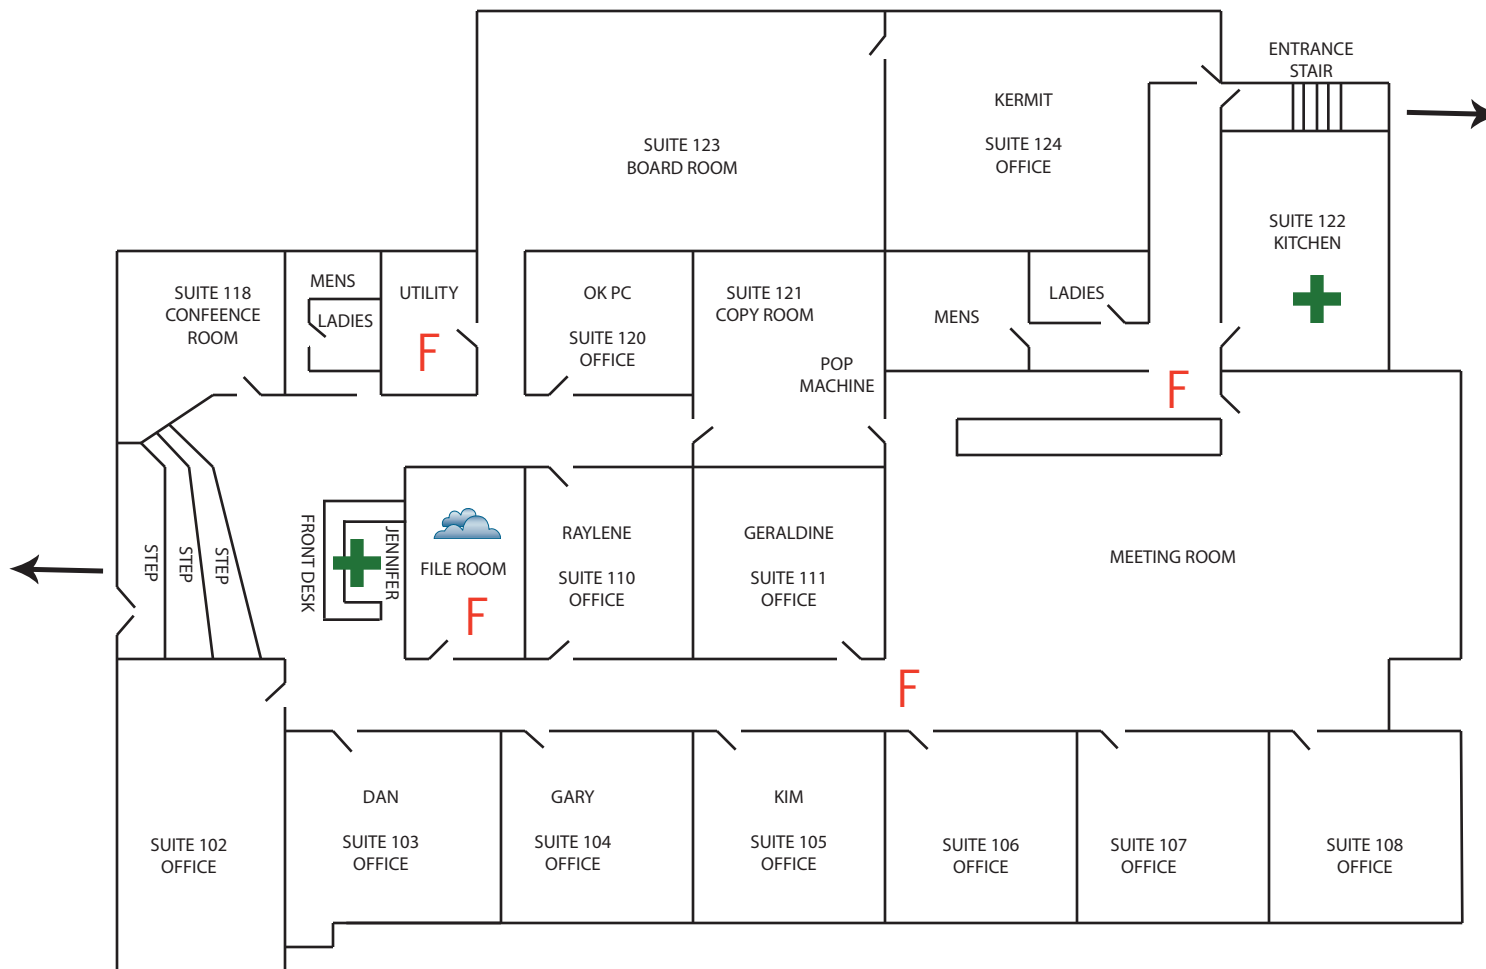

BUILDING PLAN

SYMBOL KEY:

	EMERGENCY EXIT	F	FIRE EXTINGUISHER
	STORM SHELTER	+	FIRST-AID KIT